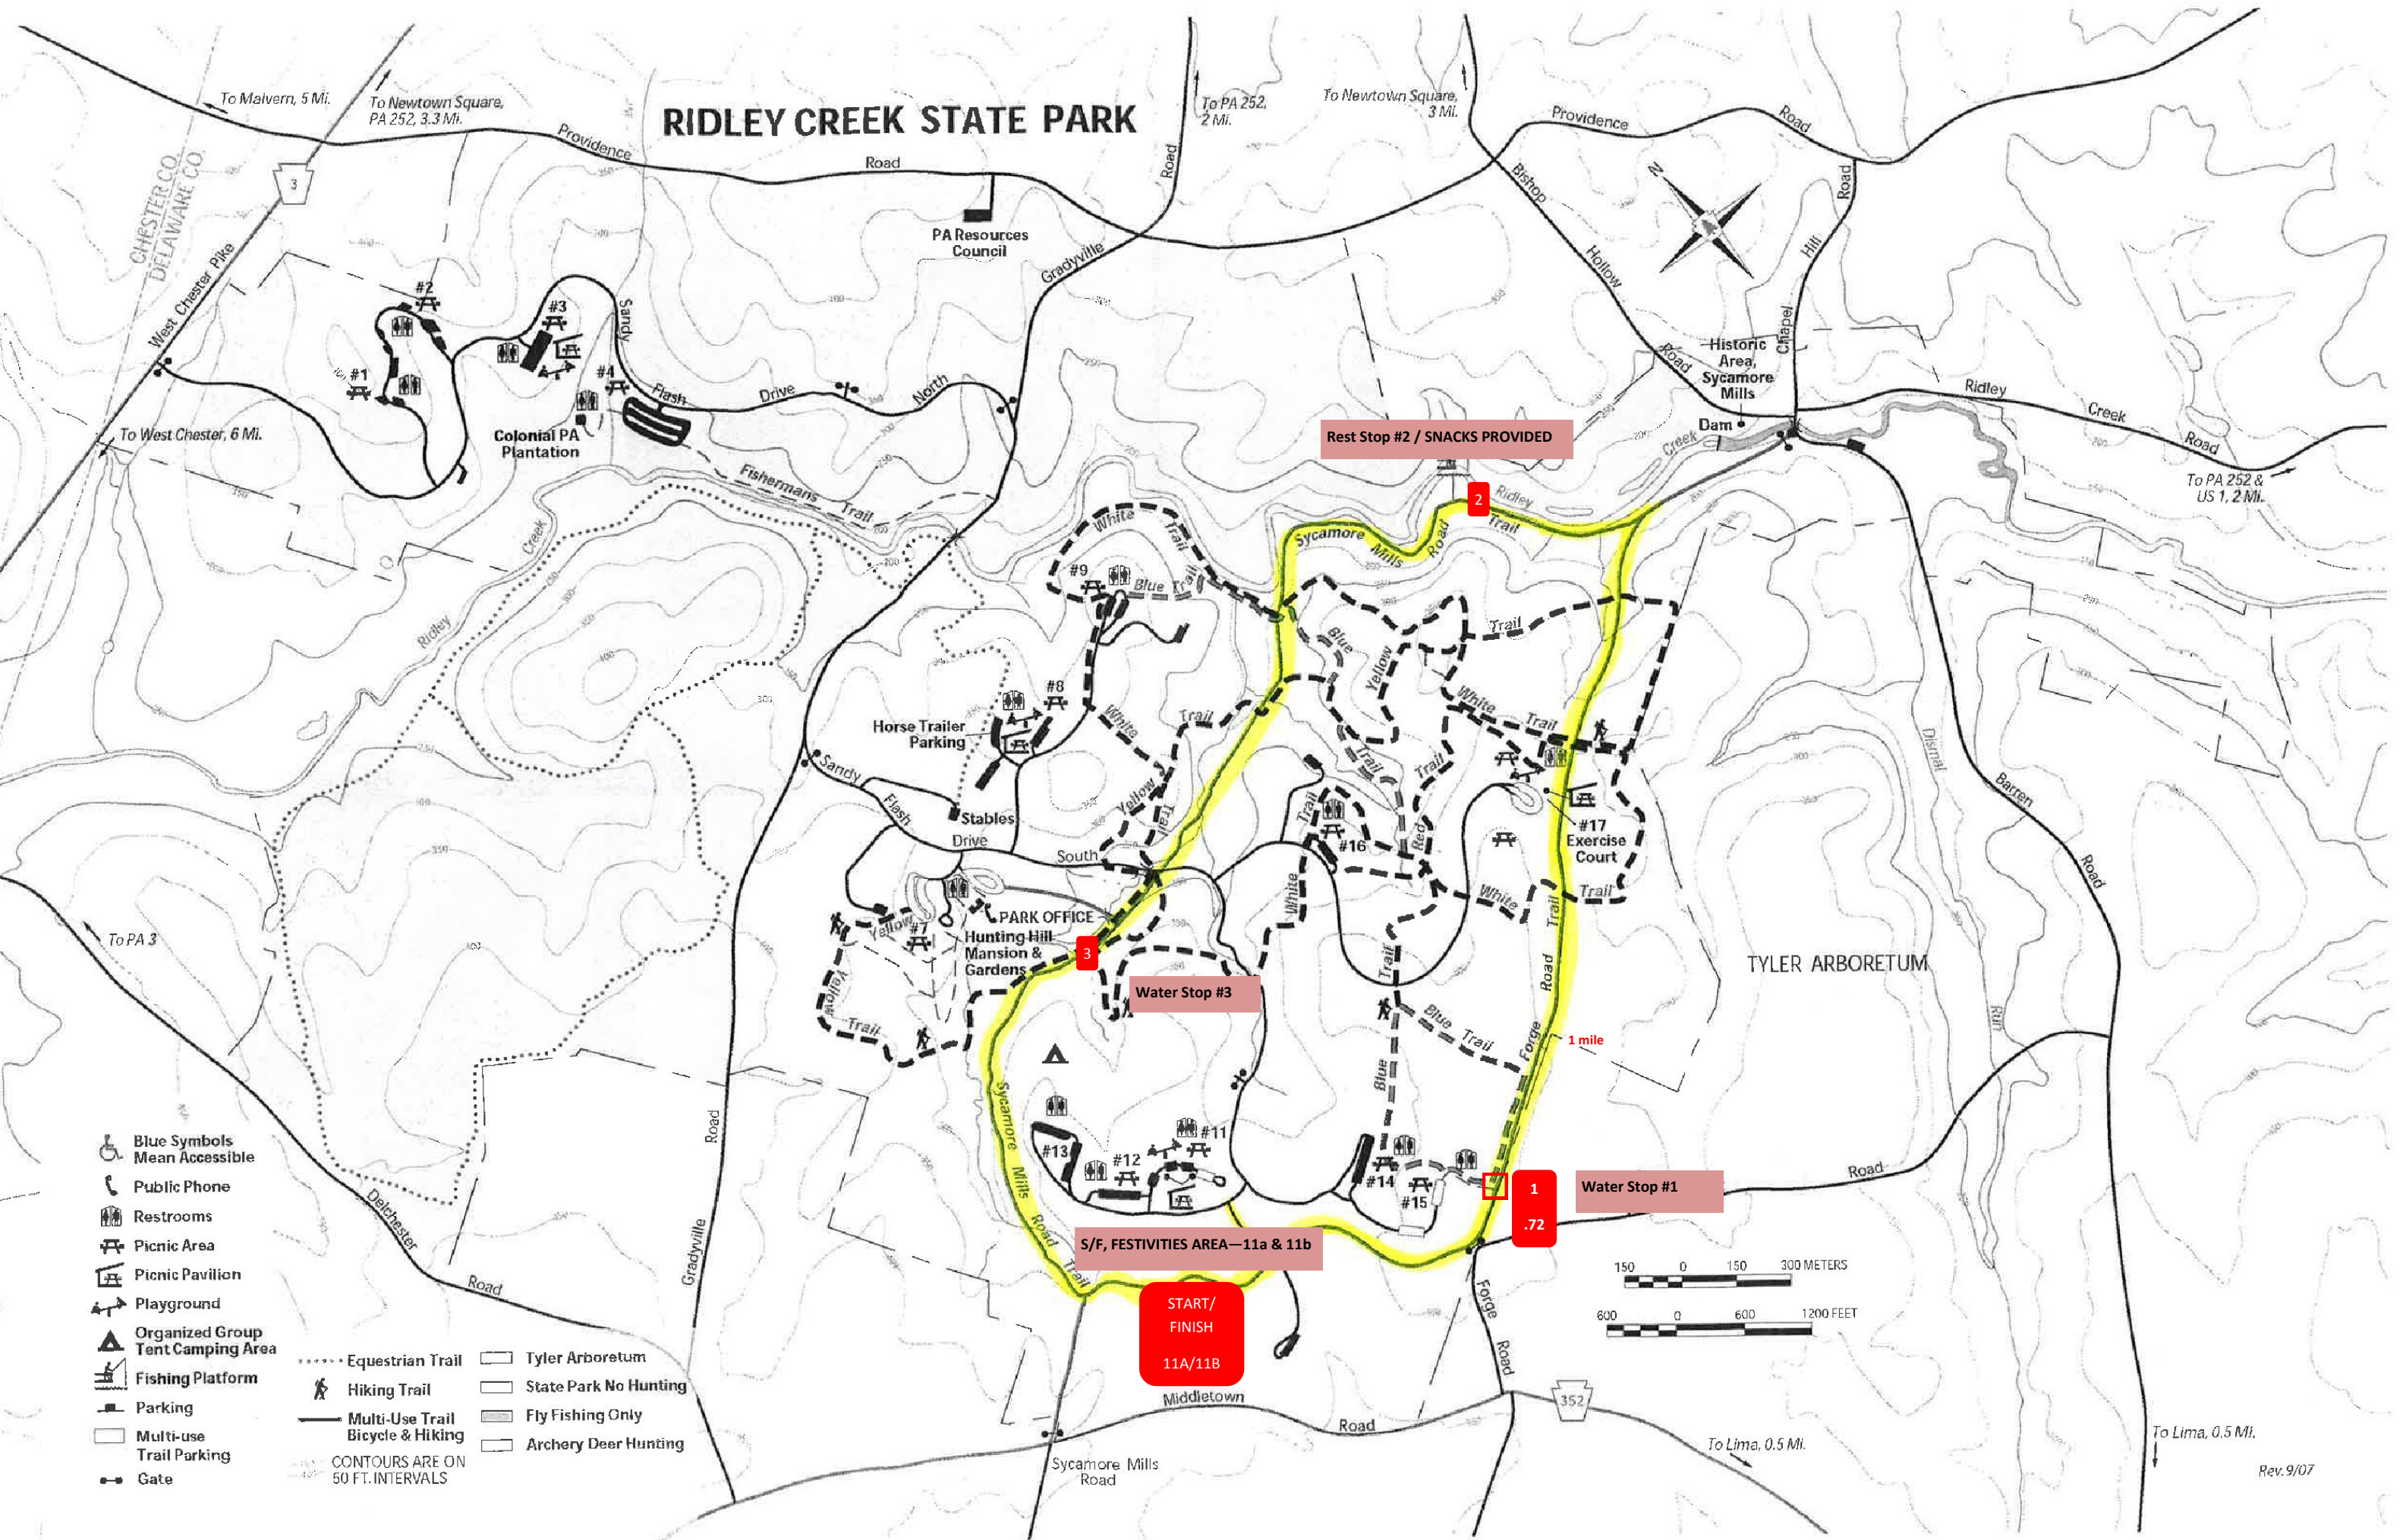

RIDLEY CREEK STATE PARK

- Blue Symbols Mean Accessible
- Public Phone
- Restrooms
- Picnic Area
- Picnic Pavilion
- Playground
- Organized Group Tent Camping Area
- Fishing Platform
- Parking
- Multi-use Trail Parking
- Gate

- Equestrian Trail
- Hiking Trail
- Multi-Use Trail Bicycle & Hiking
- CONTOURS ARE ON 50 FT. INTERVALS
- Tyler Arboretum
- State Park No Hunting
- Fly Fishing Only
- Archery Deer Hunting

**START/
FINISH
11A/11B**

S/F, FESTIVITIES AREA—11a & 11b

Water Stop #3

Water Stop #1

Rest Stop #2 / SNACKS PROVIDED